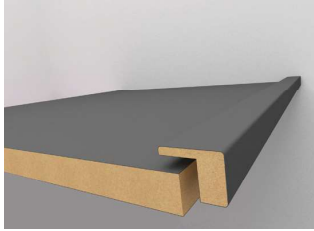

MOBİLYA PROFİLLERİ

FURNITURE PROFILES

18 mm Kenar Kapama Profili
18 mm Side Closing Profile