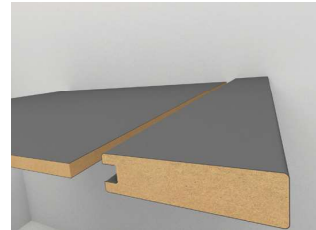

8 mm Kapak Profili
8 mm Cabinet Door Profile

MP-1032

22x60x2800 mm

8 mm Kapak Profili
8 mm Cabinet Door Profile

MP-1018

18x70x2800 mm

MOBİLYA PROFİLLERİ

FURNITURE PROFILES